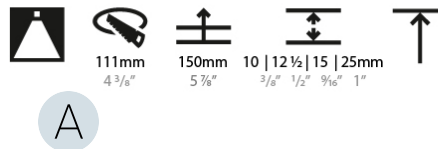

ELECTRICAL

Lamp Type: LED (Zhaga Standard)
Input Wattage (W): 13
Total Output Wattage (W): 11.8
Dimming: Tri-Mode (Non-Dimming and Phase Dimming (120Vac only) and 0-10V Dimming)
Driver Included: No
Driver Location: Recessed Housing
Driver Type: Constant Current - Universal
Driver Class: Class 2
Housing: See components
Input Voltage (V): 120 - 277
Constant Current (MA): 350

LED

Number of LEDs: 1
Color Temperature (°K): 2700 / 3000 / 3500 / 4000
Max. Delivered Lumen (lm): 876 / 909 / 955 / 974
Nominal Lumen (lm): 1304 / 1352 / 1421 / 1450
CRI: >90 CRI
Efficiency (%): 87.9 / 88.4 / 87.9
Lamp Life (hrs): 50000
Upon Request: RGB-W Tunable White Special Color Temperature Special LED

OPTICAL

Reflector°: 18 / 42 / 60
Optic°: Lens Pack - No Lens / Linear Spread Lens / Honeycomb / Spread Lens
Upon Request: Special Beam Angles

RATINGS AND CERTIFICATIONS

382, F 416-247-9319, www.zaneen.com
Certified by Intertek for North American Standards at the end of the existing Model #. For assistance on 'custom' specifications, contact zteam@zaneen.com.
In a constant effort to supply the best product, we reserve the right to change specifications or materials without notice. The most recent specification sheets are found at zaneen.com
IP rating: IP20